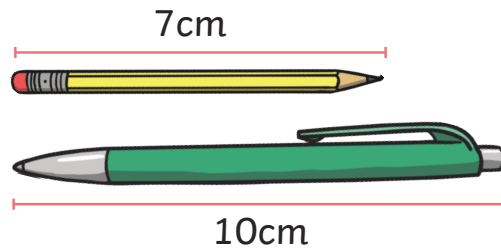

tape measure

metre stick

centimetre (cm)

metre (m)

compare

order

Measuring in Centimetres

Measure from zero.

This ruler measures in **centimetres (cm)**. The paintbrush is 8cm long.

This ruler is to scale.

Measuring in Metres

We can measure the length or height of larger objects in **metres (m)**.
The girl is 1m and 20cm tall.

We can use metre sticks, trundle wheels or tape measures.

1 metre = 100 centimetres

Comparing Height

The giraffe is **taller** than the lion.
The lion is **shorter** than the giraffe.

Comparing Length

The pencil is **shorter** than the pen.
The pen is **longer** than the pencil.

$7cm < 10cm$

Ordering Length

The straws are in order from **longest** to **shortest**.

A is the **longest**.
D is the **shortest**.
B is **longer** than C.
C is **shorter** than A.