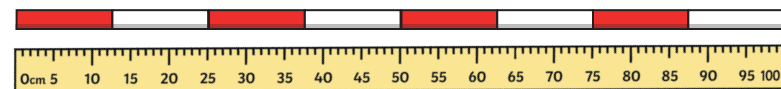

tape measure

metre stick

centimetre (cm)

metre (m)

compare

order

Measuring in Centimetres

Measure from zero.

This ruler measures in **centimetres (cm)**. The paintbrush is 8cm long.

This ruler is to scale.

Measuring in Metres

We can measure the length or height of larger objects in **metres (m)**.
The girl is 1m and 20cm tall.