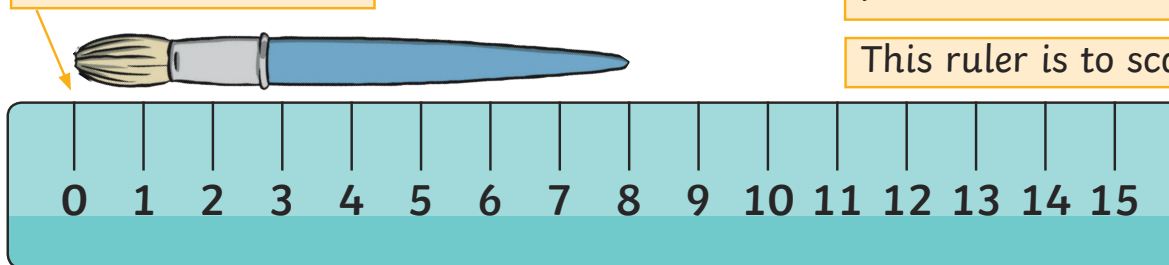

Key Vocabulary

length

long

short

height

tall

measure

ruler

tape measure

metre stick

centimetre (cm)

metre (m)

compare

order

Measuring in Centimetres

Measure from zero.

This ruler measures in **centimetres (cm)**. The paintbrush is 8cm long.

This ruler is to scale.

Measuring in Metres

We can measure the length or height of larger objects in **metres (m)**.
The girl is 1m and 20cm tall.

$7cm < 10cm$

Ordering Length

The straws are in order from **longest** to **shortest**.

A is the **longest**.
D is the **shortest**.
B is **longer** than C.
C is **shorter** than A.