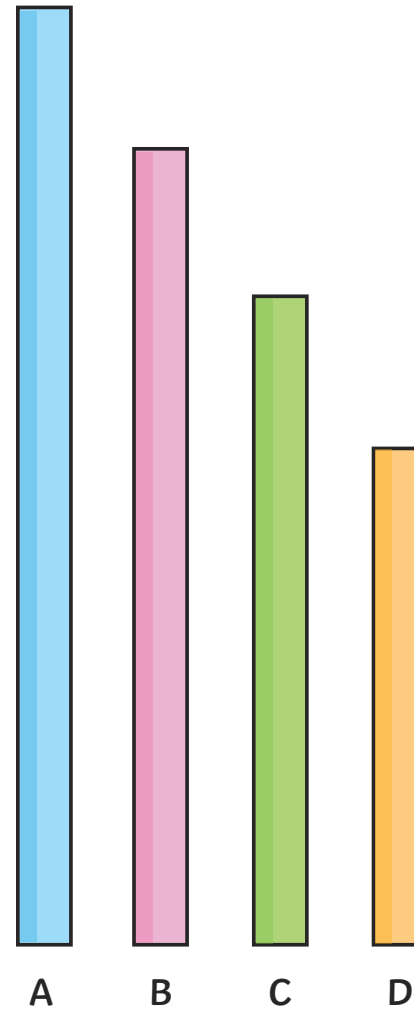

Key Vocabulary

length

long

short

height

tall

measure

ruler

This ruler measures in **centimetres (cm)**. The paintbrush is 8cm long.

This ruler is to scale.

Measuring in Metres

We can measure the length or height of larger objects in **metres (m)**.
The girl is 1m and 20cm tall.

We can use metre sticks, trundle wheels or tape measures.

1 metre = 100 centimetres

Comparing Height

The giraffe is **taller** than the lion.
The lion is **shorter** than the giraffe.

Comparing Length

The pencil is **shorter** than the pen.
The pen is **longer** than the pencil.

$7cm < 10cm$

Ordering Length

The straws are in order from **longest** to **shortest**.

A is the **longest**.
D is the **shortest**.
B is **longer** than C.
C is **shorter** than A.